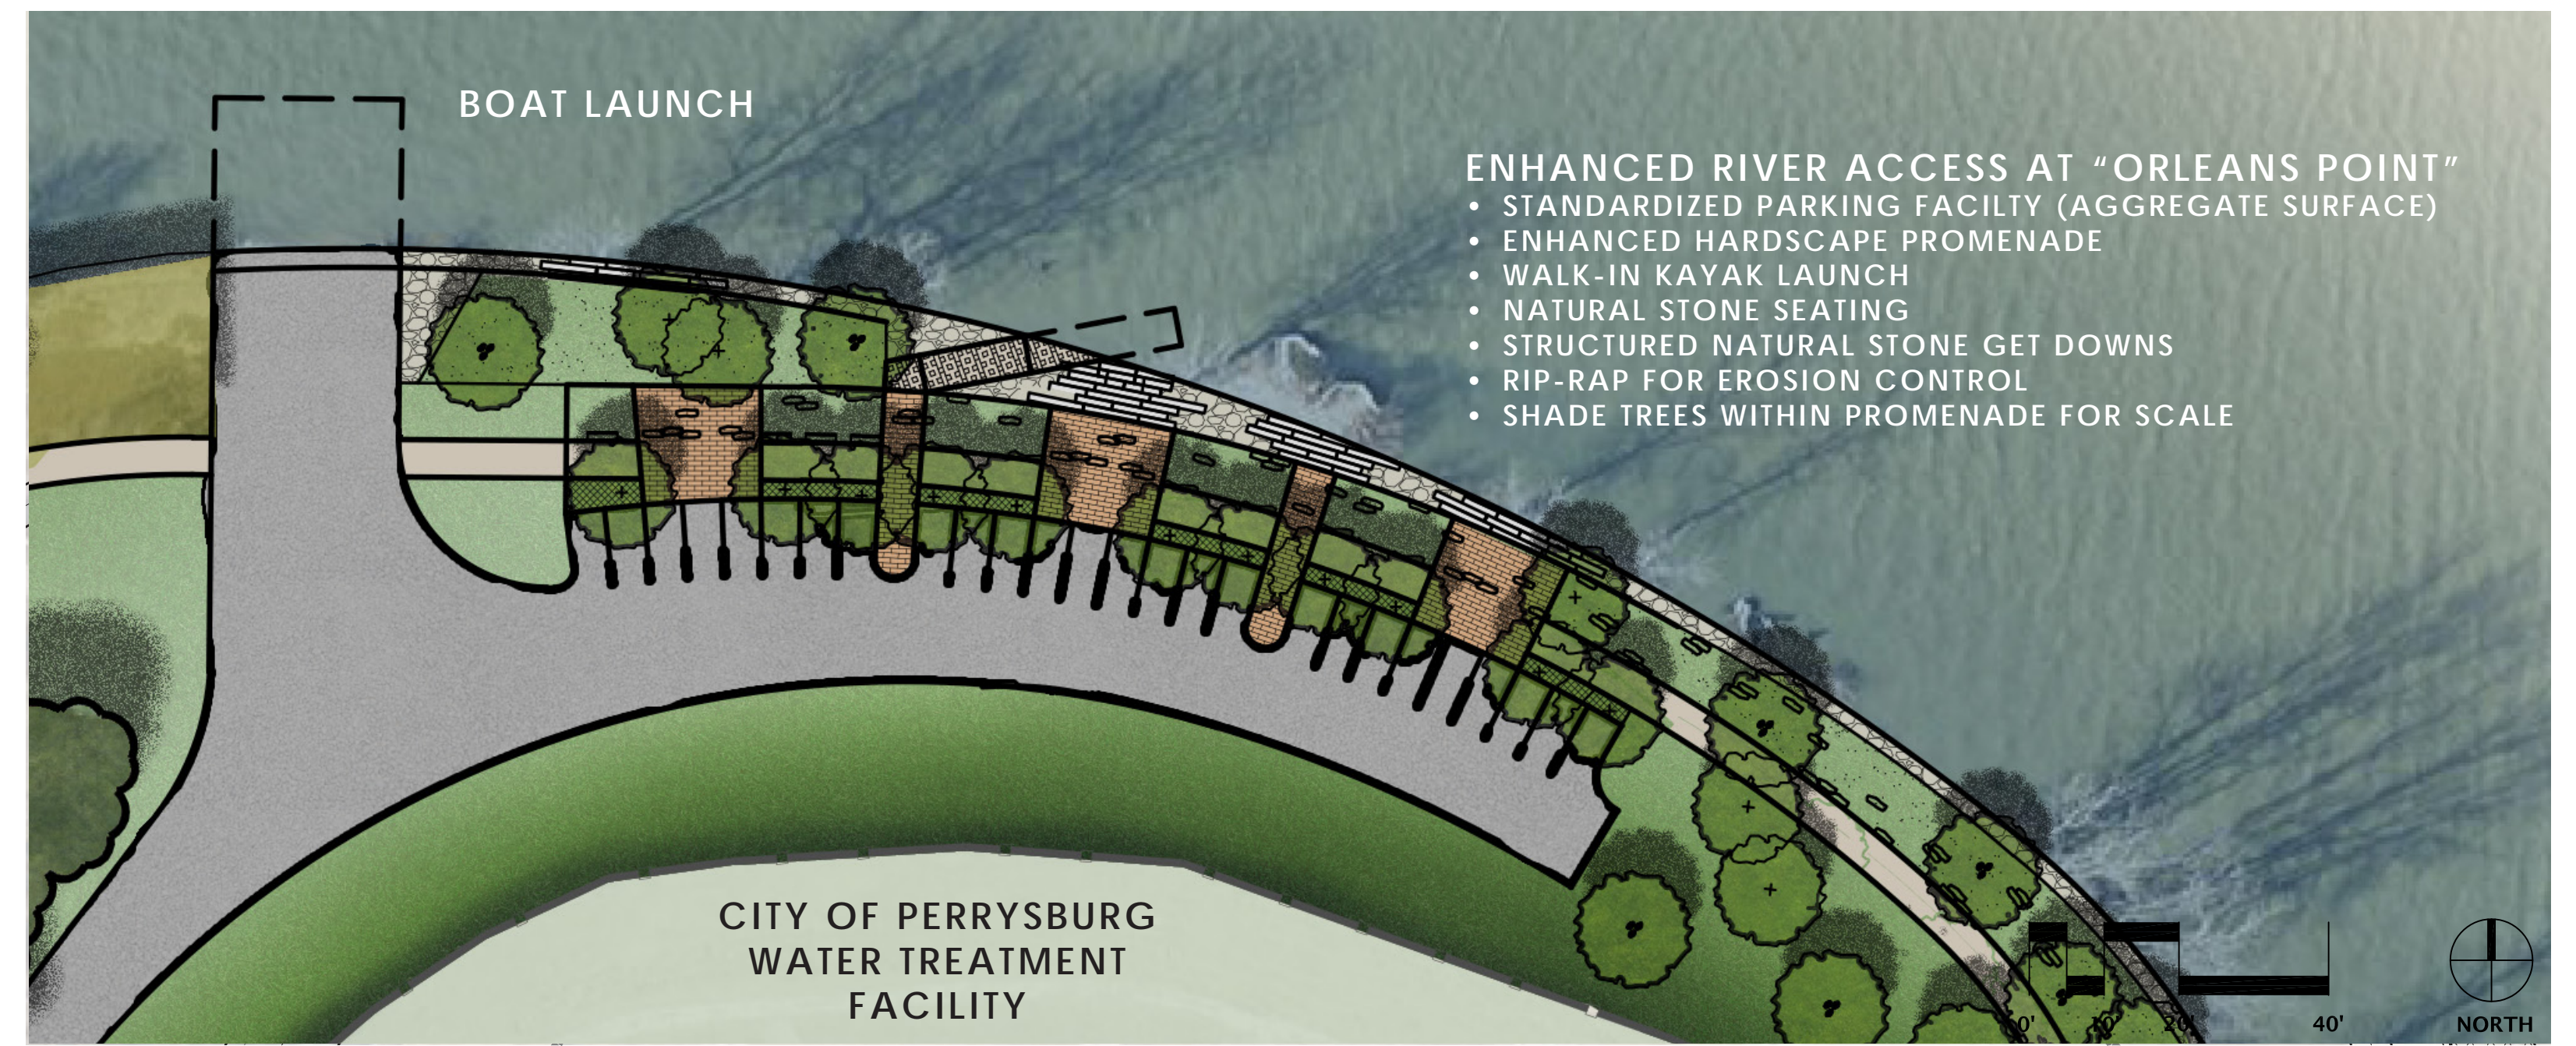

Schematic Master Plan

May 20, 2022

Pavilion and Open Lawn Area

Crew Boathouse Area - Eastern Orleans

Wildlife Viewing

Circulation and Alternative Sports

Nature Play

Pavilion and Open Space

Boating Access

Art in the Landscape

Waterfront Observation